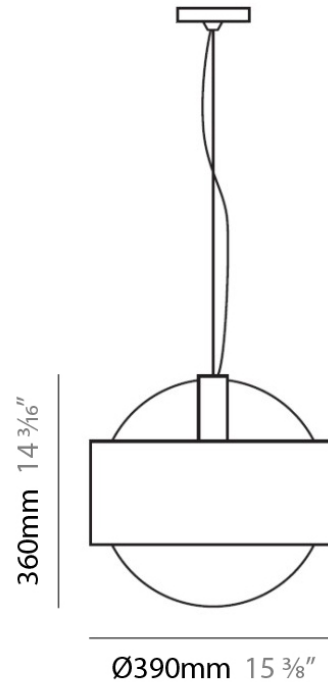

PROJECT	
TYPE	
NOTES	
QUANTITY	
DATE	

RING SUSPENSION

D81090

GENERAL

Series: Ring
Brand: Panzeri
Division: Design
Mounting Type: Suspension
Mounting Location: Ceiling
Subcategory: Pendant

PHYSICAL

Shape: Sphere
Diameter (mm): 390
Diameter (in): 15 1/4
Height (mm): 360
Height (in): 14 3/8
Max. Overall Height (mm): 2360
Max. Overall Height (in): 92 15/16
Light Distribution: Omnidirectional
Weight (kg): 0.5
Weight (lbs): 1
Diffuser: White Blown Glass
Fixture Finish: Chrome
Fixture Material: Metal

ELECTRICAL

Number of Lamps: 1
Lamp Type: LED Retrofit
Lamp Shape: G30
Bulb Included: Bulb Not Included
Total Output Wattage (W): 12
Max. Wattage Per Lamp (W): 12
Lamp Base: E26
Input Voltage (V): 120
Upon Request: 277Vac / GU24

LED

OPTICAL

RATINGS AND CERTIFICATIONS

Certified By: CSA Certified to UL and CSA Standards
IP rating: IP20