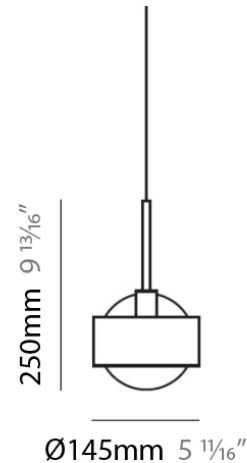

PROJECT	
TYPE	
NOTES	
QUANTITY	
DATE	

RING SUSPENSION

D81169

GENERAL

Series: Ring
Brand: Panzeri
Division: Design
Mounting Type: Suspension
Mounting Location: Ceiling
Subcategory: Pendant

PHYSICAL

Shape: Sphere
Diameter (mm): 145
Diameter (in): 5 ¾
Height (mm): 250
Height (in): 9 ⅞
Max. Overall Height (mm): 2250
Max. Overall Height (in): 88 ⅞
Light Distribution: Omnidirectional
Weight (kg): 2.3
Weight (lbs): 5
Diffuser: White Glass
Fixture Finish: Chrome
Fixture Material: Metal

ELECTRICAL

Number of Lamps: 1
Lamp Type: LED Retrofit
Lamp Shape: T4
Bulb Included: Bulb Not Included
Total Output Wattage (W): 3
Max. Wattage Per Lamp (W): 3
Lamp Base: G9
Input Voltage (V): 120

LED

OPTICAL

RATINGS AND CERTIFICATIONS

Certified By: CSA Certified to UL and CSA Standards
IP rating: IP20