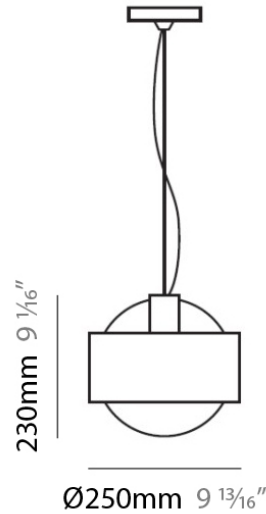

RING SUSPENSION

D81088

GENERAL

Series: Ring
Brand: Panzeri
Division: Design
Mounting Type: Suspension
Mounting Location: Ceiling
Subcategory: Pendant

PHYSICAL

Shape: Sphere
Diameter (mm): 250
Diameter (in): 9 ⁷/₈
Height (mm): 230
Height (in): 9
Max. Overall Height (mm): 2230
Max. Overall Height (in): 87 ¹³/₁₆
Light Distribution: Omnidirectional
Weight (kg): 0.5
Weight (lbs): 1
Diffuser: Orange Blown Glass
Fixture Finish: Chrome
Fixture Material: Metal

ELECTRICAL

Number of Lamps: 1
Lamp Type: LED Retrofit
Lamp Shape: G25
Bulb Included: Bulb Not Included
Total Output Wattage (W): 9
Max. Wattage Per Lamp (W): 9
Lamp Base: E26
Input Voltage (V): 120
Upon Request: 277Vac / GU24

LED

OPTICAL

RATINGS AND CERTIFICATIONS

Certified By: CSA Certified to UL and CSA Standards
IP rating: IP20

PROJECT	_____
TYPE	_____
NOTES	_____
QUANTITY	_____
DATE	_____