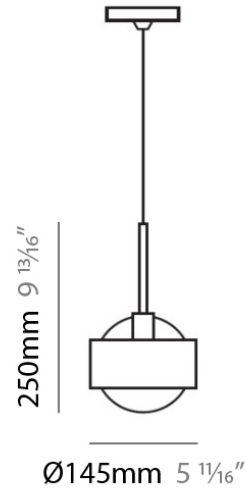

PROJECT	_____
TYPE	_____
NOTES	_____
QUANTITY	_____
DATE	_____

RING SUSPENSION

D81164

GENERAL

Series: Ring
Brand: Panzeri
Division: Design
Mounting Type: Suspension
Mounting Location: Ceiling
Subcategory: Pendant

PHYSICAL

Shape: Sphere
Diameter (mm): 145
Diameter (in): 5 3/4
Height (mm): 250
Height (in): 9 7/8
Max. Overall Height (mm): 2250
Max. Overall Height (in): 88 9/16
Light Distribution: Omnidirectional
Weight (kg): 2.3
Weight (lbs): 5
Diffuser: White Glass
Fixture Finish: Chrome
Fixture Material: Metal

ELECTRICAL

Number of Lamps: 1
Lamp Type: LED Retrofit
Lamp Shape: T4
Bulb Included: Bulb Not Included
Total Output Wattage (W): 3
Max. Wattage Per Lamp (W): 3
Lamp Base: G9
Input Voltage (V): 120

LED

OPTICAL

RATINGS AND CERTIFICATIONS

Certified By: CSA Certified to UL and CSA Standards
IP rating: IP20